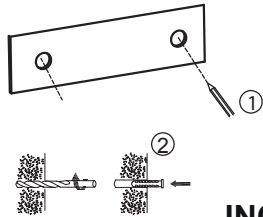

Cheyenne Wall light

LUXFORM
GLOBAL BV

Luxform Global BV Transportstraat 1 8263 BW Kampen The Netherlands

HIGH LUMEN SOLAR
LuxBright
LUMEN
10 - 50/200

INCLUDED

- ① First press of the button means; continuously on at 10LM
- ② Second press of the button means; PIR mode with 30sec, 50LM
- ③ Third press of the button means; PIR mode with 30sec, 200LM
- ④ Forth press of the button means; Turn off the light